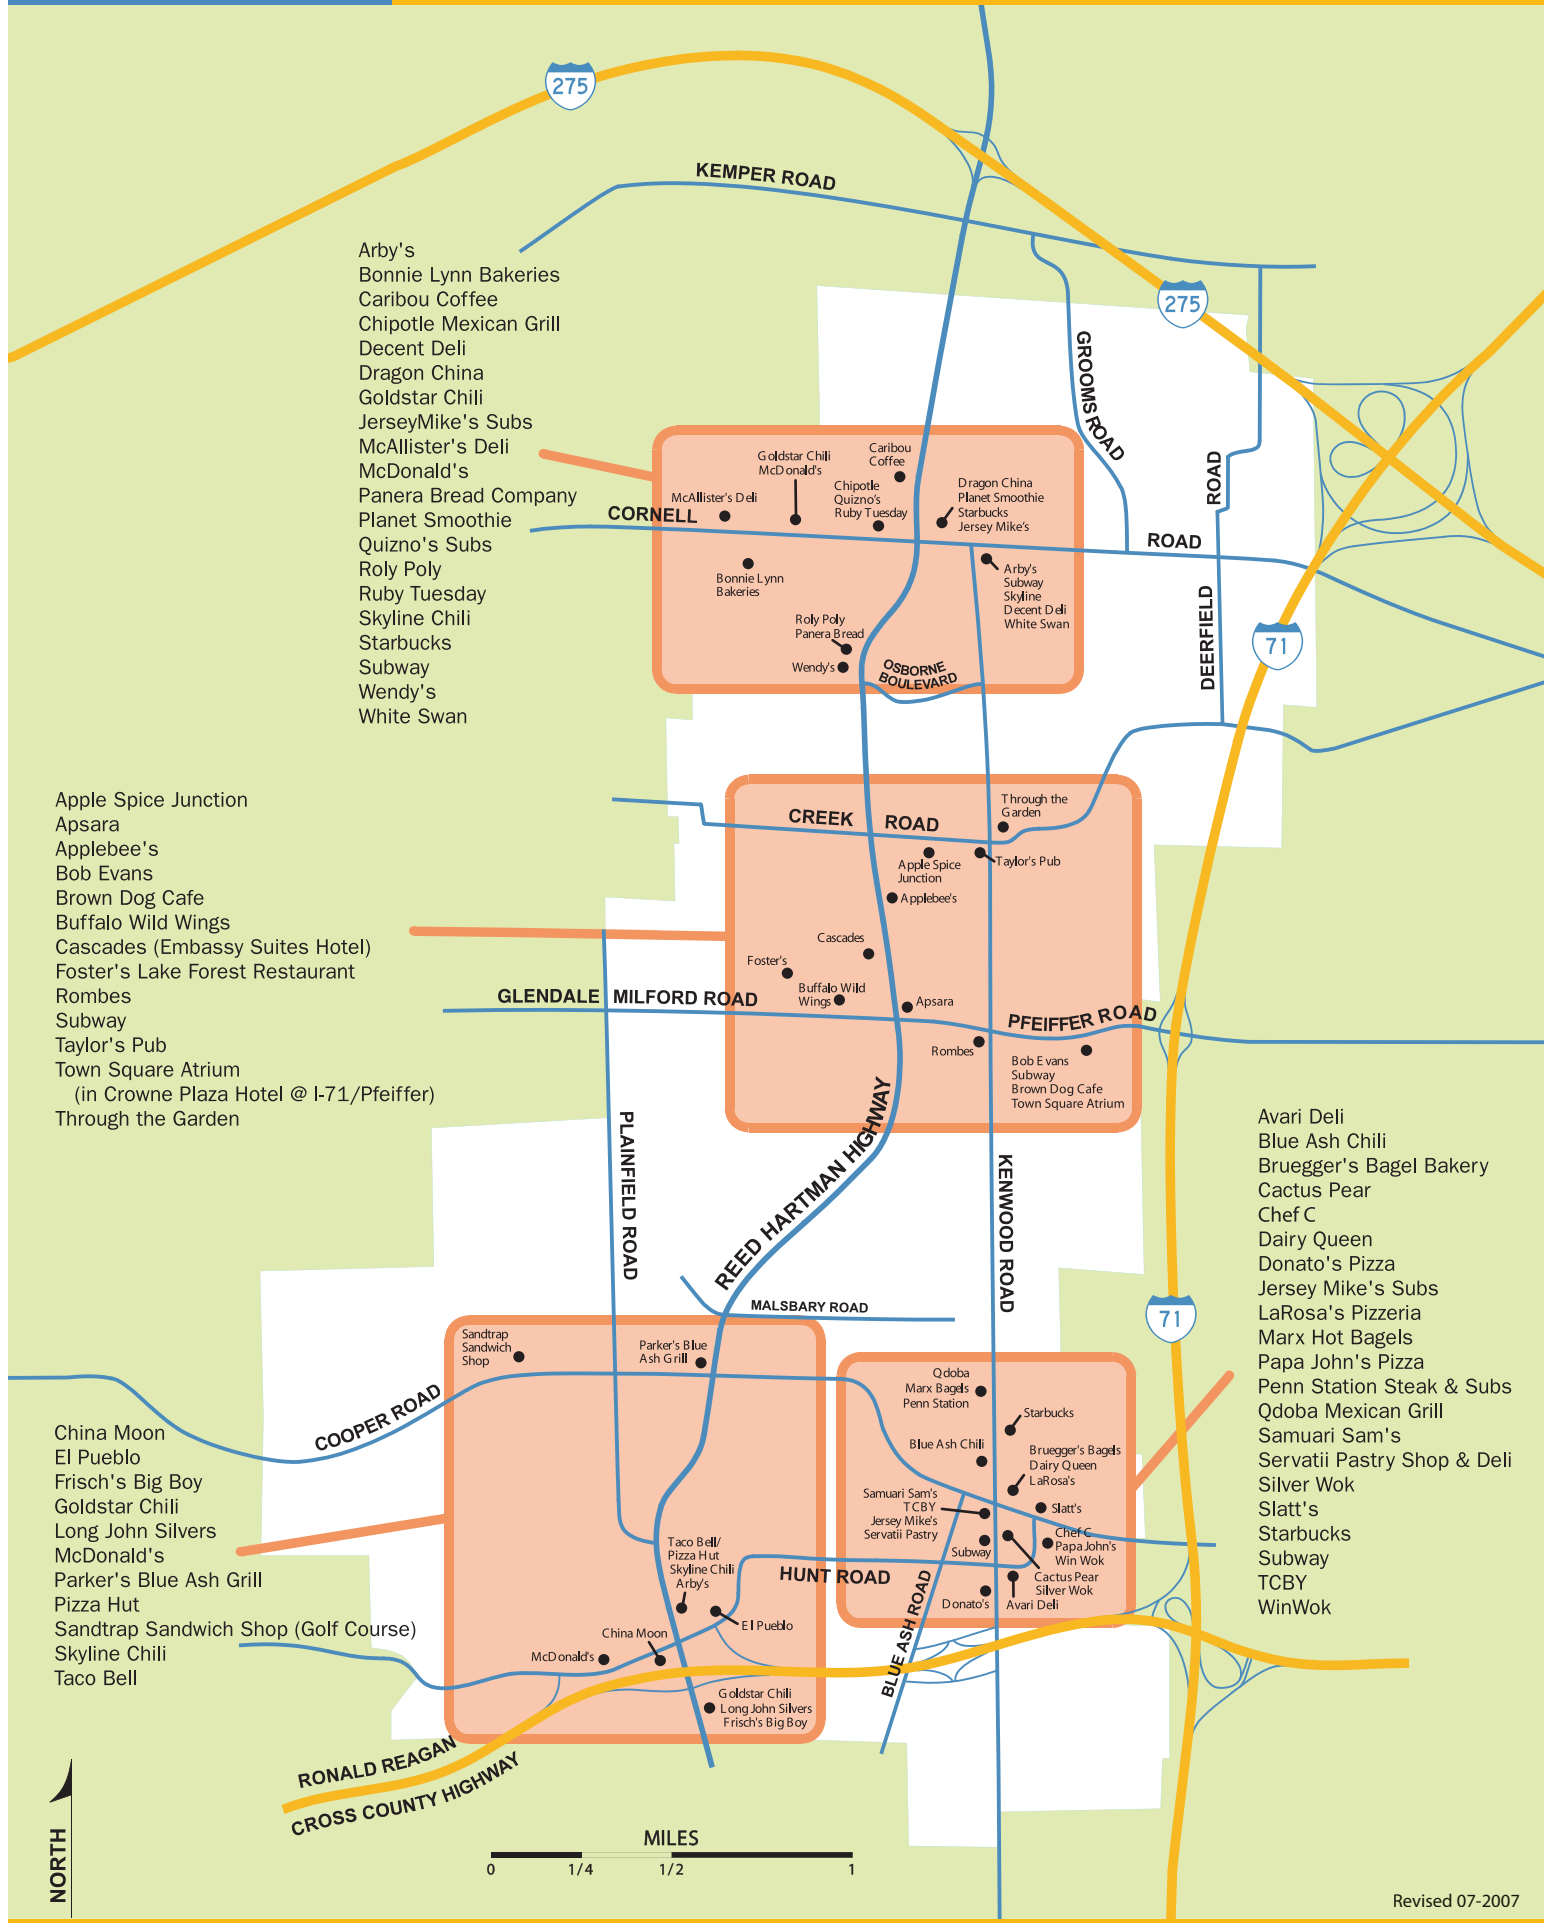

# Blue Ash Restaurants

- Arby's
- Bonnie Lynn Bakeries
- Caribou Coffee
- Chipotle Mexican Grill
- Decent Deli
- Dragon China
- Goldstar Chili
- JerseyMike's Subs
- McAllister's Deli
- McDonald's
- Panera Bread Company
- Planet Smoothie
- Quizno's Subs
- Roly Poly
- Ruby Tuesday
- Skyline Chili
- Starbucks
- Subway
- Wendy's
- White Swan

- Apple Spice Junction
- Apsara
- Applebee's
- Bob Evans
- Brown Dog Cafe
- Buffalo Wild Wings
- Cascades (Embassy Suites Hotel)
- Foster's Lake Forest Restaurant
- Rombes
- Subway
- Taylor's Pub
- Town Square Atrium  
(in Crowne Plaza Hotel @ I-71/Pfeiffer)
- Through the Garden

- China Moon
- El Pueblo
- Frisch's Big Boy
- Goldstar Chili
- Long John Silvers
- McDonald's
- Parker's Blue Ash Grill
- Pizza Hut
- Sandtrap Sandwich Shop (Golf Course)
- Skyline Chili
- Taco Bell

- Avari Deli
- Blue Ash Chili
- Bruegger's Bagel Bakery
- Cactus Pear
- Chef C
- Dairy Queen
- Donato's Pizza
- Jersey Mike's Subs
- LaRosa's Pizzeria
- Marx Hot Bagels
- Papa John's Pizza
- Penn Station Steak & Subs
- Qdoba Mexican Grill
- Samuari Sam's
- Servatii Pastry Shop & Deli
- Silver Wok
- Slatt's
- Starbucks
- Subway
- TCBY
- WinWok