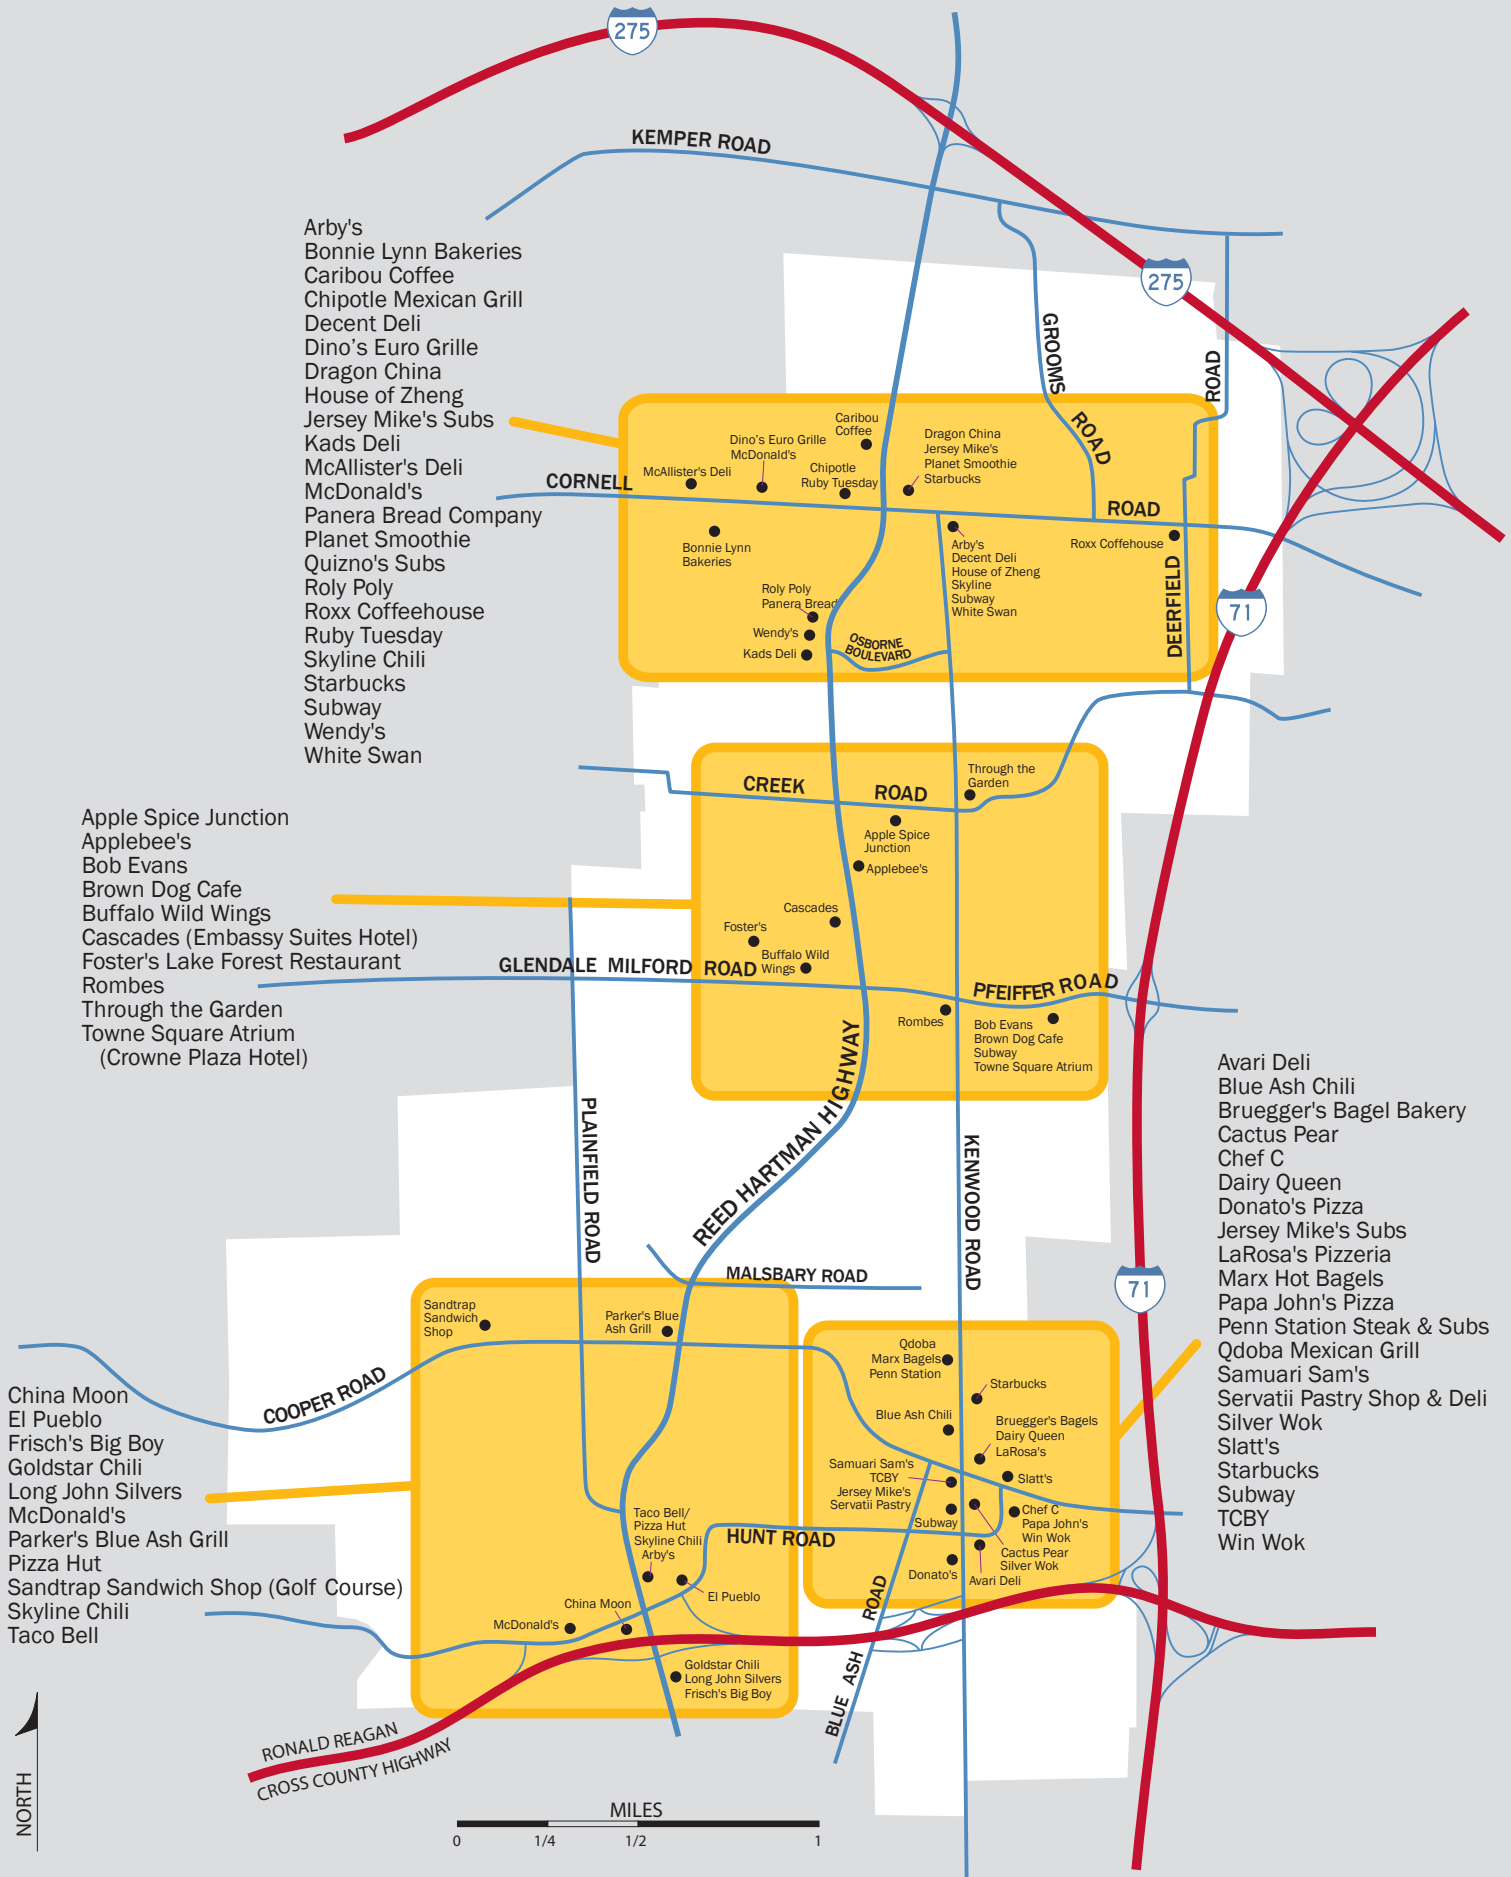

Blue Ash

Restaurants

- Arby's
- Bonnie Lynn Bakeries
- Caribou Coffee
- Chipotle Mexican Grill
- Decent Deli
- Dino's Euro Grille
- Dragon China
- House of Zheng
- Jersey Mike's Subs
- Kads Deli
- McAllister's Deli
- McDonald's
- Panera Bread Company
- Planet Smoothie
- Quizno's Subs
- Roly Poly
- Roxx Coffeehouse
- Ruby Tuesday
- Skyline Chili
- Starbucks
- Subway
- Wendy's
- White Swan

- Apple Spice Junction
- Applebee's
- Bob Evans
- Brown Dog Cafe
- Buffalo Wild Wings
- Cascades (Embassy Suites Hotel)
- Foster's Lake Forest Restaurant
- Rombes
- Through the Garden
- Towne Square Atrium (Crowne Plaza Hotel)

- Avari Deli
- Blue Ash Chili
- Bruegger's Bagel Bakery
- Cactus Pear
- Chef C
- Dairy Queen
- Donato's Pizza
- Jersey Mike's Subs
- LaRosa's Pizzeria
- Marx Hot Bagels
- Papa John's Pizza
- Penn Station Steak & Subs
- Qdoba Mexican Grill
- Samuari Sam's
- Servatii Pastry Shop & Deli
- Silver Wok
- Slatt's
- Starbucks
- Subway
- TCBY
- Win Wok

- China Moon
- El Pueblo
- Frisch's Big Boy
- Goldstar Chili
- Long John Silvers
- McDonald's
- Parker's Blue Ash Grill
- Pizza Hut
- Sandtrap Sandwich Shop (Golf Course)
- Skyline Chili
- Taco Bell

Applebee's