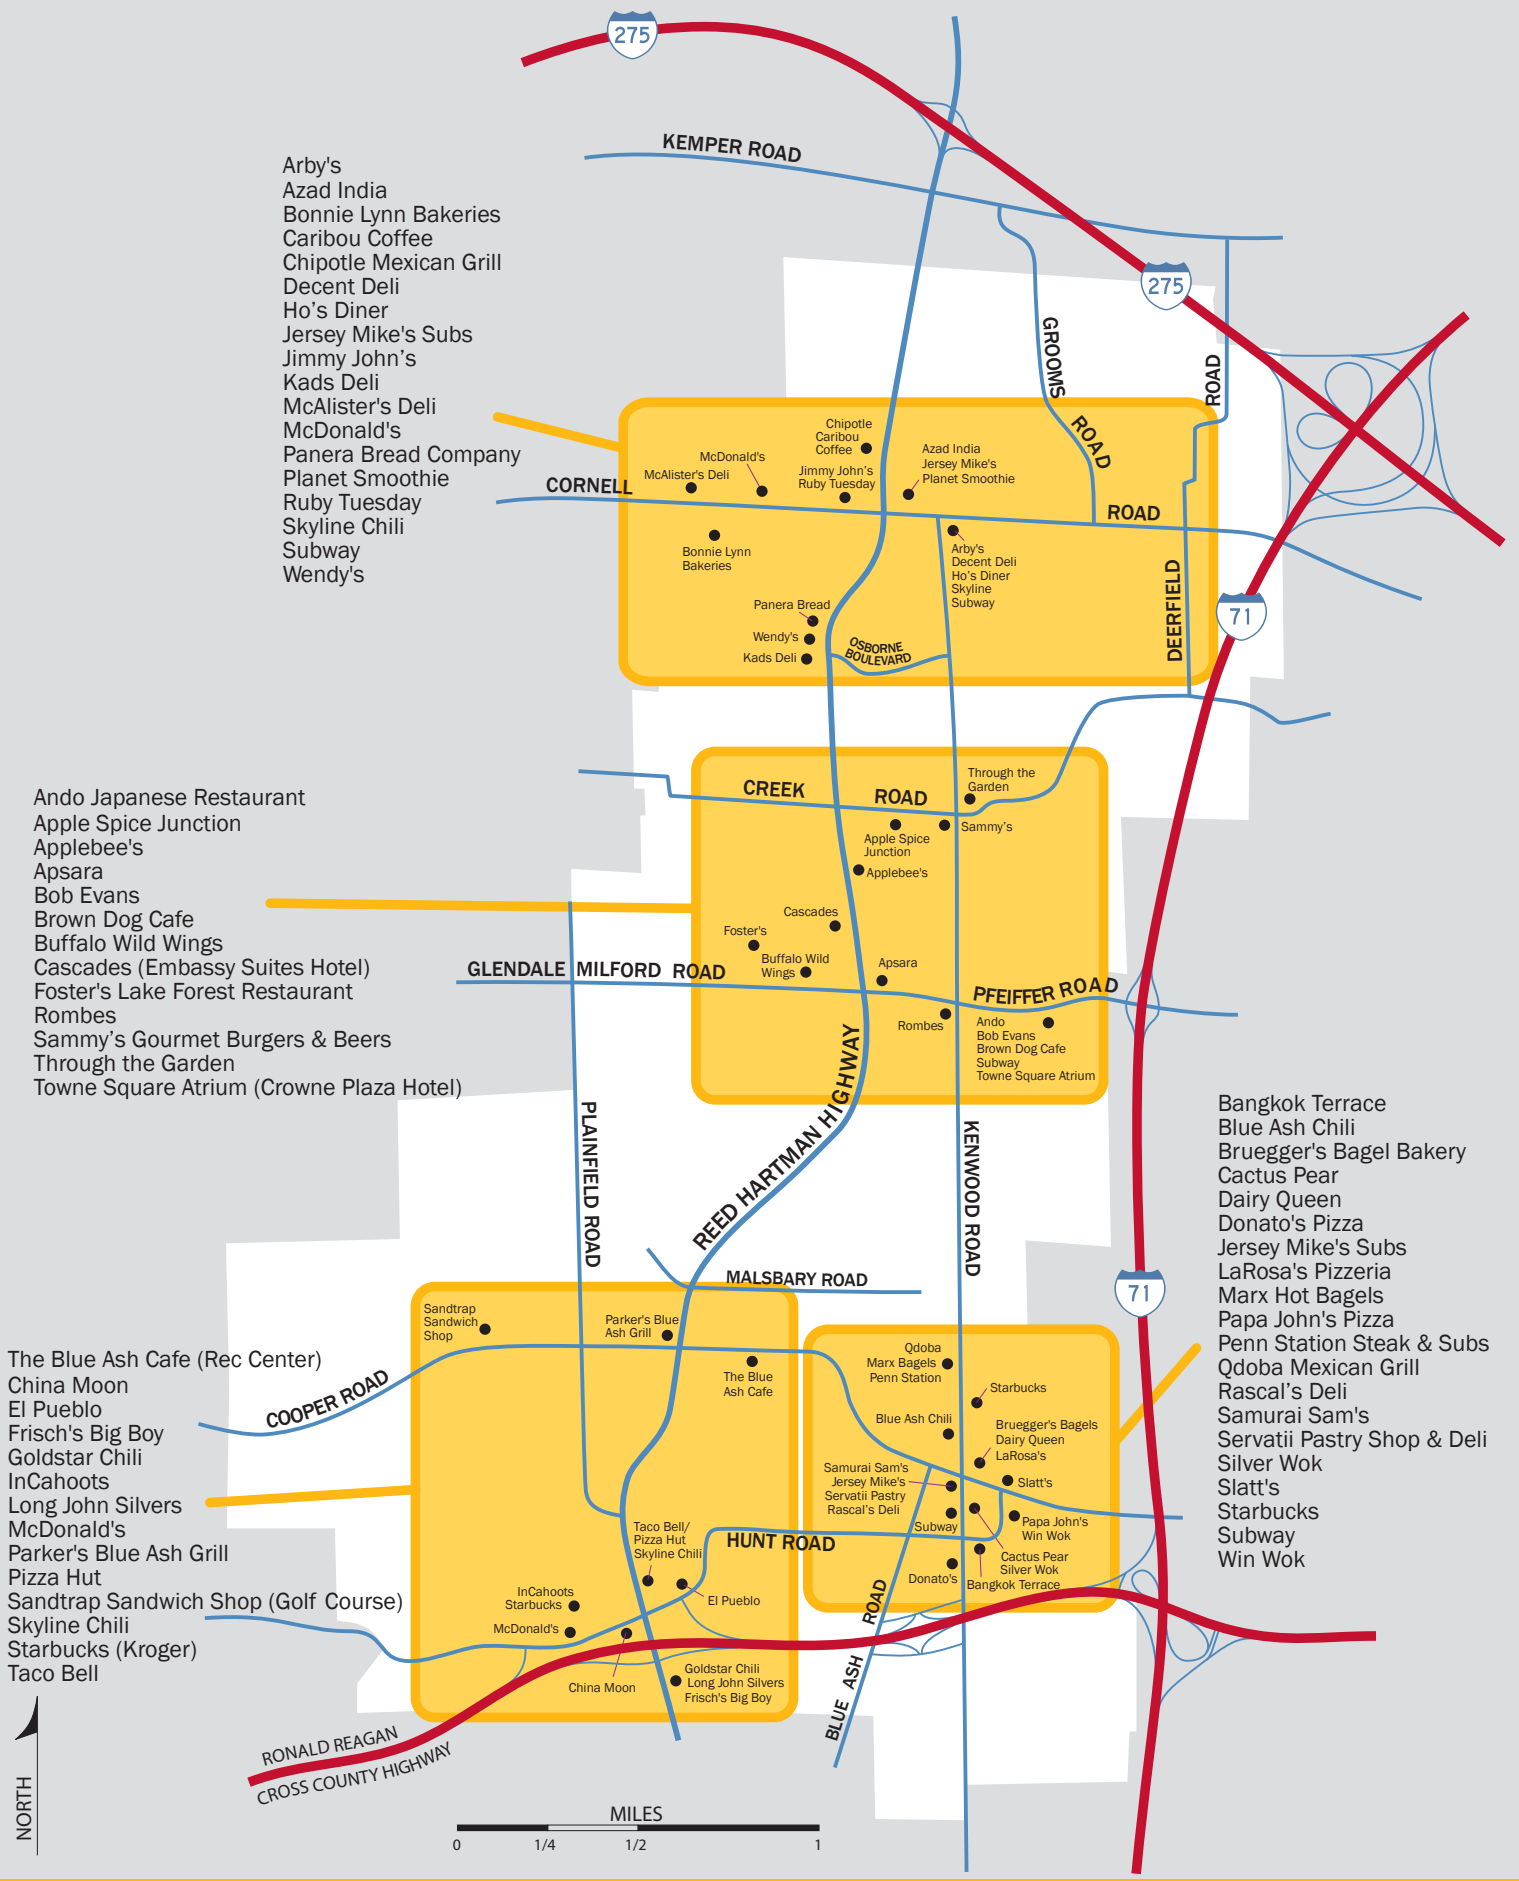

Blue Ash

Restaurants

- Arby's
- Azad India
- Bonnie Lynn Bakeries
- Caribou Coffee
- Chipotle Mexican Grill
- Decent Deli
- Ho's Diner
- Jersey Mike's Subs
- Jimmy John's
- Kads Deli
- McAlister's Deli
- McDonald's
- Panera Bread Company
- Planet Smoothie
- Ruby Tuesday
- Skyline Chili
- Subway
- Wendy's

- Ando Japanese Restaurant
- Apple Spice Junction
- Applebee's
- Apsara
- Bob Evans
- Brown Dog Cafe
- Buffalo Wild Wings
- Cascades (Embassy Suites Hotel)
- Foster's Lake Forest Restaurant
- Rombes
- Sammy's Gourmet Burgers & Beers
- Through the Garden
- Towne Square Atrium (Crowne Plaza Hotel)

- The Blue Ash Cafe (Rec Center)
- China Moon
- El Pueblo
- Frisch's Big Boy
- Goldstar Chili
- InCahoots
- Long John Silvers
- McDonald's
- Parker's Blue Ash Grill
- Pizza Hut
- Sandtrap Sandwich Shop (Golf Course)
- Skyline Chili
- Starbucks (Kroger)
- Taco Bell

- Bangkok Terrace
- Blue Ash Chili
- Bruegger's Bagel Bakery
- Cactus Pear
- Dairy Queen
- Donato's Pizza
- Jersey Mike's Subs
- LaRosa's Pizzeria
- Marx Hot Bagels
- Papa John's Pizza
- Penn Station Steak & Subs
- Qdoba Mexican Grill
- Rascal's Deli
- Samurai Sam's
- Servatii Pastry Shop & Deli
- Silver Wok
- Slatt's
- Starbucks
- Subway
- Win Wok