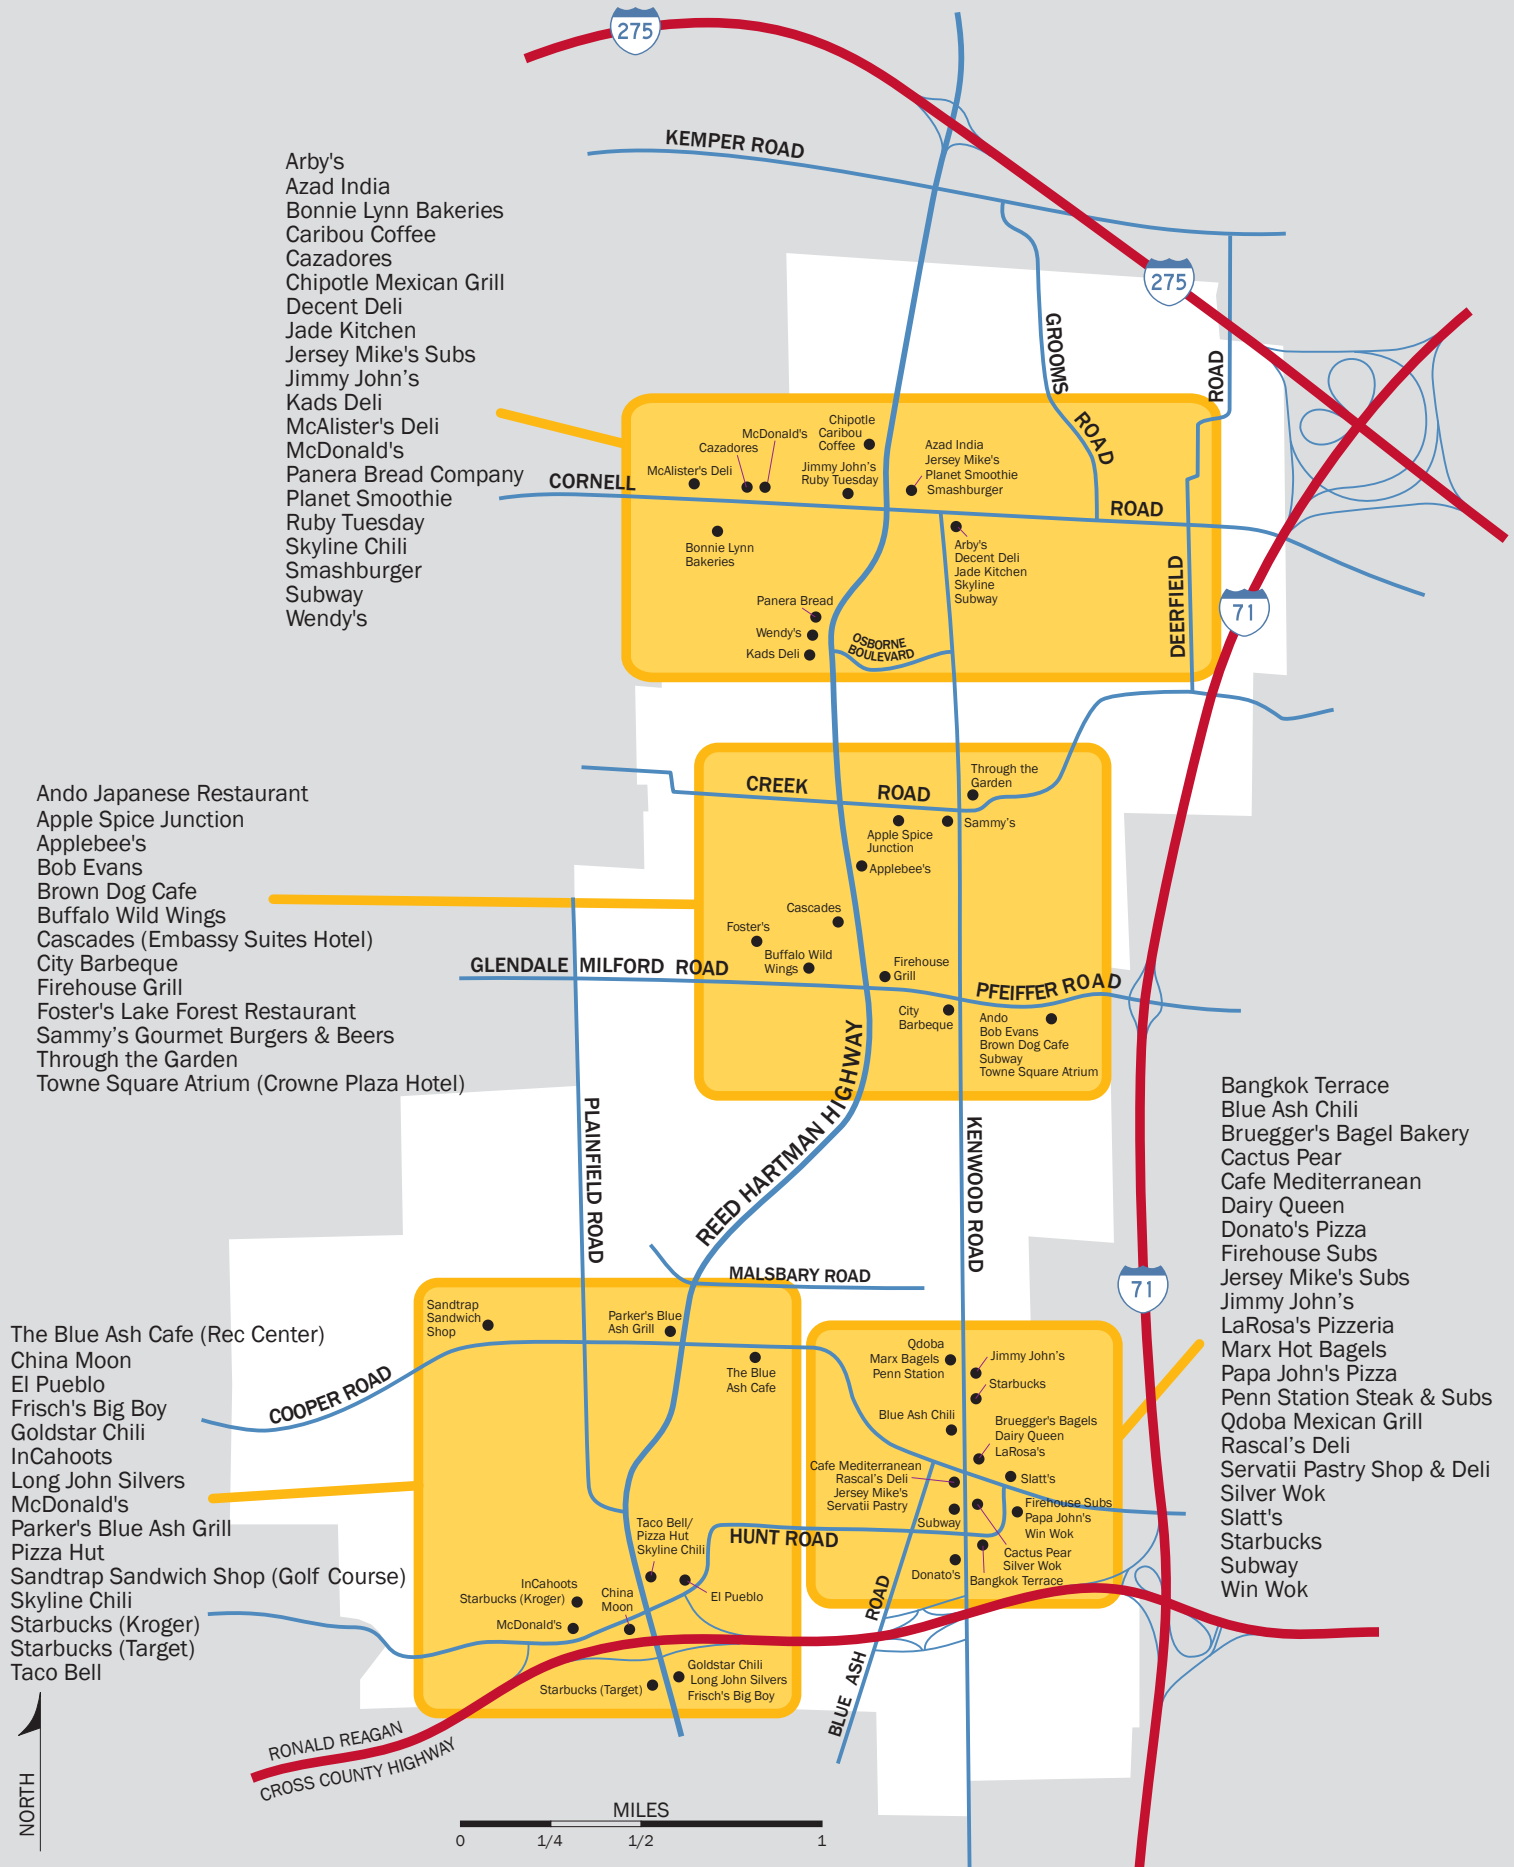

# Restaurants

- Arby's
- Azad India
- Bonnie Lynn Bakeries
- Caribou Coffee
- Cazadores
- Chipotle Mexican Grill
- Decent Deli
- Jade Kitchen
- Jersey Mike's Subs
- Jimmy John's
- Kads Deli
- McAlister's Deli
- McDonald's
- Panera Bread Company
- Planet Smoothie
- Ruby Tuesday
- Skyline Chili
- Smashburger
- Subway
- Wendy's

- Ando Japanese Restaurant
- Apple Spice Junction
- Applebee's
- Bob Evans
- Brown Dog Cafe
- Buffalo Wild Wings
- Cascades (Embassy Suites Hotel)
- City Barbeque
- Firehouse Grill
- Foster's Lake Forest Restaurant
- Sammy's Gourmet Burgers & Beers
- Through the Garden
- Towne Square Atrium (Crowne Plaza Hotel)

- The Blue Ash Cafe (Rec Center)
- China Moon
- El Pueblo
- Frisch's Big Boy
- Goldstar Chili
- InCahoots
- Long John Silvers
- McDonald's
- Parker's Blue Ash Grill
- Pizza Hut
- Sandtrap Sandwich Shop (Golf Course)
- Skyline Chili
- Starbucks (Kroger)
- Starbucks (Target)
- Taco Bell

- Bangkok Terrace
- Blue Ash Chili
- Bruegger's Bagel Bakery
- Cactus Pear
- Cafe Mediterranean
- Dairy Queen
- Donato's Pizza
- Firehouse Subs
- Jersey Mike's Subs
- Jimmy John's
- LaRosa's Pizzeria
- Marx Hot Bagels
- Papa John's Pizza
- Penn Station Steak & Subs
- Qdoba Mexican Grill
- Rascal's Deli
- Servatii Pastry Shop & Deli
- Silver Wok
- Slatt's
- Starbucks
- Subway
- Win Wok