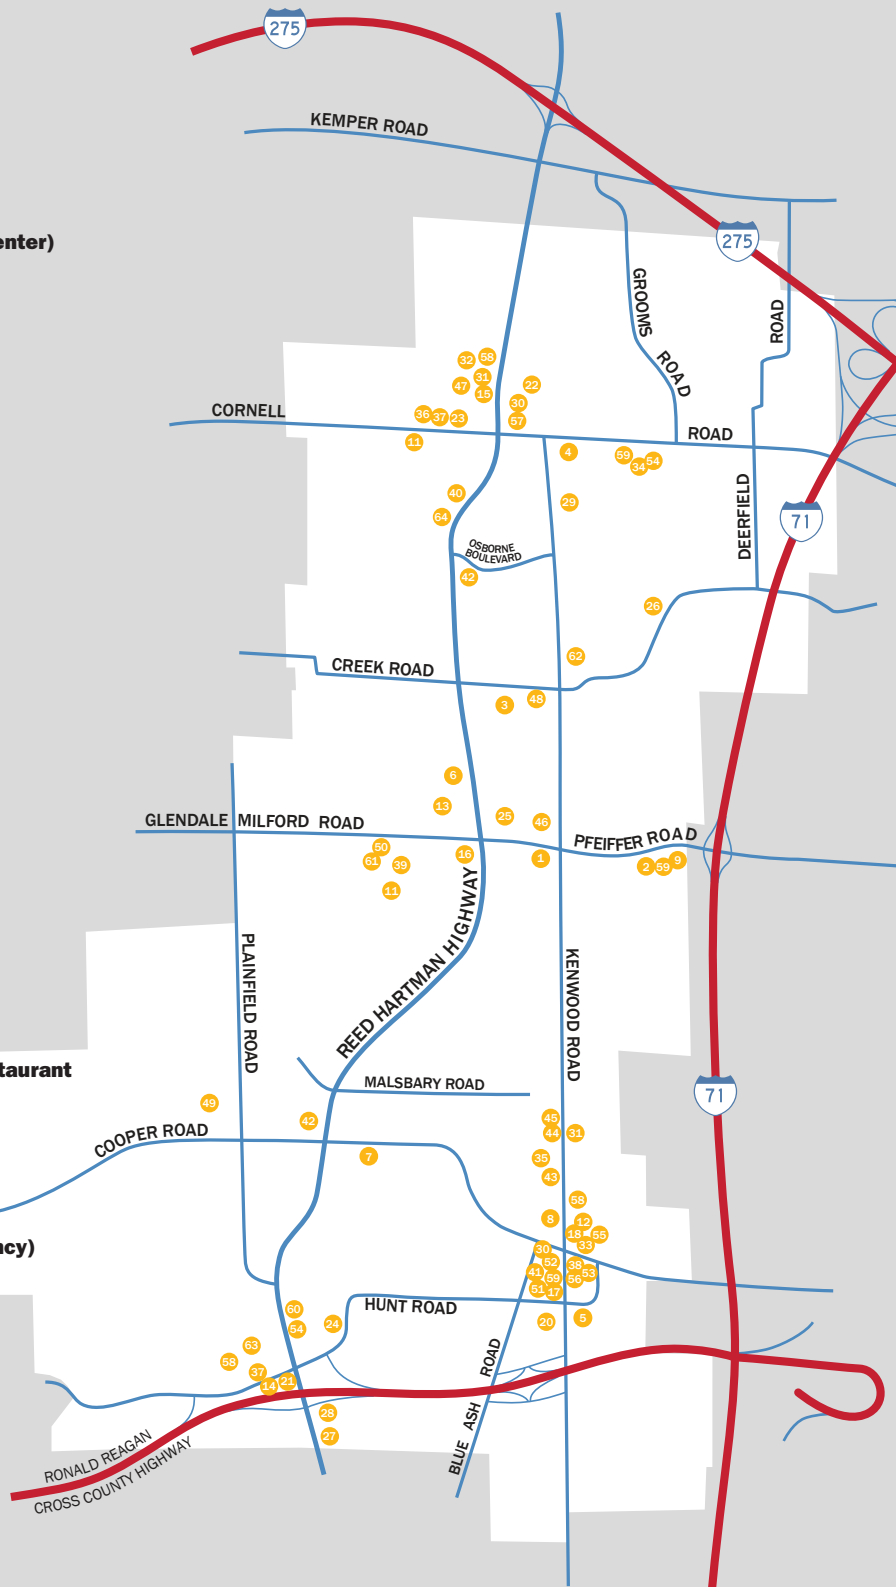

# Restaurants

- 1 **Abby Girl Sweets**  
4773 Glendale Milford Road
- 2 **Ando Japanese Restaurant**  
5889 Pfeiffer Road
- 3 **Apple Spice Junction**  
4701 Creek Road
- 4 **Arby's**  
4951 Cornell Road
- 5 **Bangkok Terrace**  
4858 Hunt Road
- 6 **Blu (in Embassy Suites)**  
4554 Lake Forest Drive
- 7 **Blue Ash Cafe (in Rec Center)**  
4433 Cooper Road
- 8 **Blue Ash Chili**  
9565 Kenwood Road
- 9 **Bob Evans**  
5875 Pfeiffer Road
- 10 **Bonnie Lynn Bakeries**  
11179 Lushek Drive
- 11 **Brown Dog Cafe** ☼  
4335 Glendale-Milford Road
- 12 **Bruegger's Bagels**  
9590 Kenwood Road
- 13 **Buffalo Wild Wings**  
4550 Glendale Milford Road
- 14 **China Moon**  
4171 Hunt Road
- 15 **Chipotle**  
11255 Reed Hartman Highway
- 16 **City Barbeque**  
10375 Kenwood Road
- 17 **Crazy Bowls & Wraps**  
9525 Kenwood Rd #46
- 18 **Dairy Queen**  
4820 Cooper Road
- 19 **DiBella's Subs**  
4645 Osborne Boulevard
- 20 **Donatos**  
9405 Kenwood Road
- 21 **Dunkin Donuts**  
9188 Plainfield Road
- 22 **Durum Mediterranean**  
4764 Cornell Road
- 23 **El Vaquero Mexican Restaurant**  
4950 Cornell Road
- 24 **El Pueblo**  
4270 Hunt Road
- 25 **Firehouse Grill**  
4785 Lake Forest Drive
- 26 **Fretboard Brewing (food by Smoked Out Cincy)**  
5800 Creek Road
- 27 **Frisch's Big Boy**  
9070 Plainfield Road
- 28 **Gold Star**  
9124 Plainfield Road
- 29 **Jade Kitchen**  
11150 Kenwood Road
- 30 **Jersey Mikes**  
9525 Kenwood Road  
4776 Cornell Road
- 31 **Jimmy John's**  
9708 Kenwood Road  
11255 Reed Hartman Highway
- 32 **Kanpai Japanese**  
11255 Reed Hartman Highway
- 33 **LaRosa's Restaurant**  
4836 Cooper Road
- 34 **Marco's Pizza**  
5003 Cornell Road